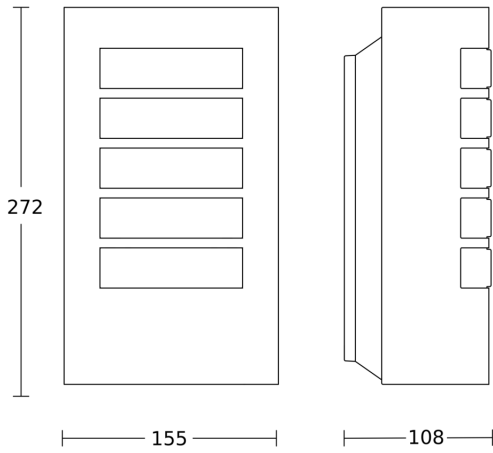

CE

Max. 60 W E27

Function description

Looks really good, pricewise too. Designer outdoor light L 12 (without sensor), ideal for building entrances and building fronts. The light is switched ON and OFF manually via switch. It has a high quality aluminum cover. Protection class IP 44.

Technical specifications

Dimensions (L x W x H)	108 x 155 x 272 mm	Housing material	Aluminium
With lamp	No	Cover material	Plastic, opal
Manufacturer's Warranty	3 years	Mains power supply	230 – 240 V / 50 Hz
With remote control	No	Output	60 W
Version	Anthracite	Mounting height max.	3,00 m
PU1, EAN	4007841069155	Slave modeselectable	No
Application, place	Outdoors	Photo-cell controller	No
Application, room	outdoors, front door, courtyard & driveway, terrace / balcony	Lamp	All-purpose lamp
Colour	Anthracite	Base	E27
includes sheet of self-adhesive numbers	No	Soft light start	No
Installation site	wall	Basic light level function	No
Impact resistance	IK03	Main light adjustable	No
IP-rating	IP44	Twilight setting TEACH	No
Protection class	II	Interconnection	No
Ambient temperature	-20 – 40 °C	Optimum mounting height	2 m

Outdoor light without sensor

L 12

Anthracite

EAN 4007841 069155

Article number 069155

Dimension Drawing

Circuit diagram